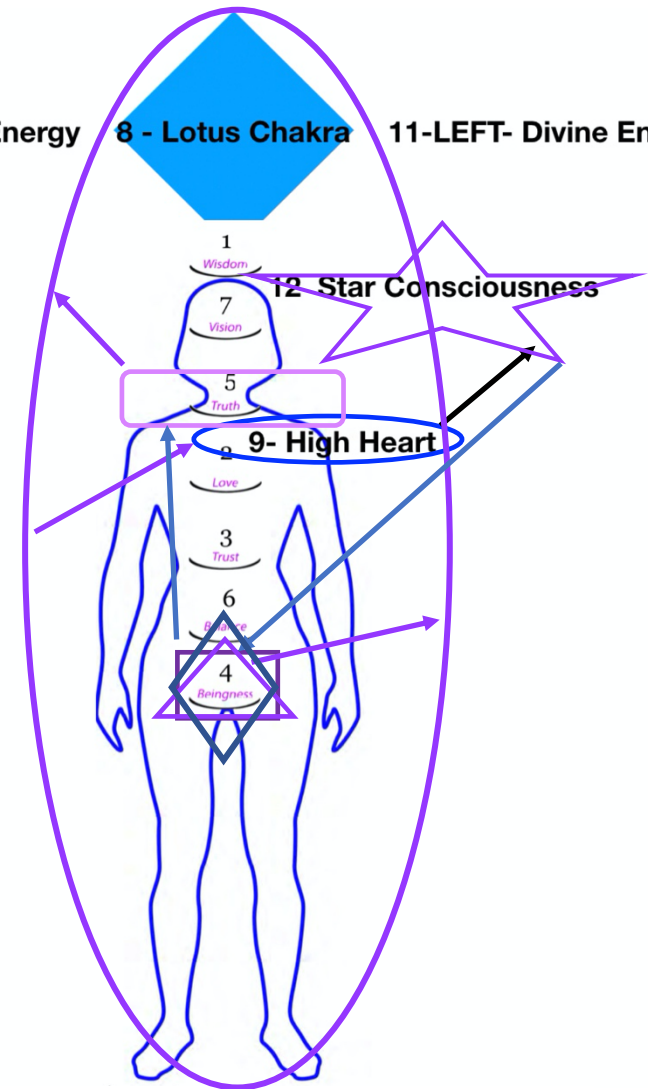

10-RIGHT- Manifest Energy

8 - Lotus Chakra

11-LEFT- Divine Energy

ASCENDED NUMEROLOGY FOR JANUARY 2021

January=4

2021=5 + infinite

January 2021 = 9+ infinite

Illuminated New Moon: January 13, 2021 = 12

Mercury Retrograde Pre-phase begins January 14, 2021 = 4

Full Moon Uplevel: January 28, 2021 = 4 + 0